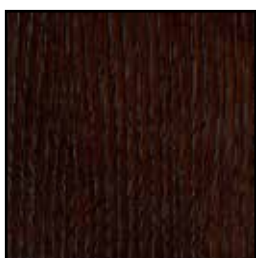

A door made on one single level. Different essences and lacquered finishes are available. The architraves and door panel can be diversified through the use of a Shiny or Matt contrasting finish. The door can be Shiny or Matt.

#marziaPA

34B Rovere Wengé

100B Palissandro

35B Laccato

2B Laccato

Il colore della laccatura di Coprifilo e Insetti può essere personalizzato, in base all'ambiente circostante.

Lacquered color of the architraves and vertical stripes can be customized matching to the home environment.